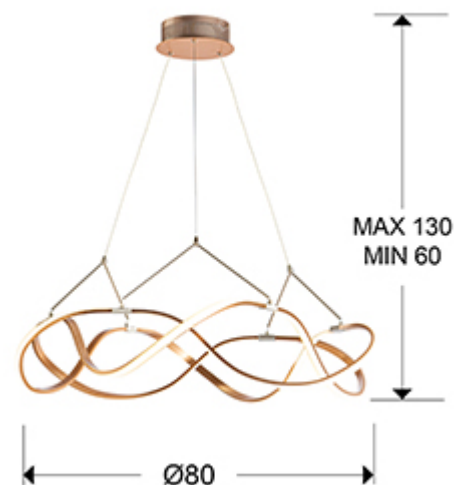

Molly

Pendants

763967D

LED lamp made of brushed aluminium, rose gold finish with chrome details. Opal silicone diffusers. Adjustable height. 45W, 4050 lm. 3000 K. DIMMABLE. Remote control included.

This product includes LED drivers with dimmer of 0-10V or PWM, a receiver and a remote control by radiofrequency. To use with wall dimmer, use only these types of dimmers, any other would damage the LED driver.

GENERAL INFORMATION

Catalogue: i39 Iluminación
Page: 73
EAN Code: 8435435332242
Type: Pendants
Collection: Molly

SIZES

Sizes: Ø 80.0 ↑ 30.0 cm
Height when installed: 60.0/ max. 150.0 cm
Weight: 2.2 Kg

SIZES WITH PACKAGING

Weight: 4.9 Kg
Volume: 0.2020m³
Sizes: ↔ 90.0 ↑ 90.0 ↗ 25.0 cm

TECHNICAL INFORMATION

IP protection: IP 20
Electric class: Class 1
Maximum power: 45W
Voltage: 180/240 V
Frequency: 50/60 Hz
Regulation: REMOTE CONTROL
Colour temperature: 3,000 K
Average lifespan: 50,000 h
Power factor: >0.8
CRI: >90

ADDITIONAL INFORMATION

Material: Metal, aluminium, silicone
Finish: Rose gold, opal